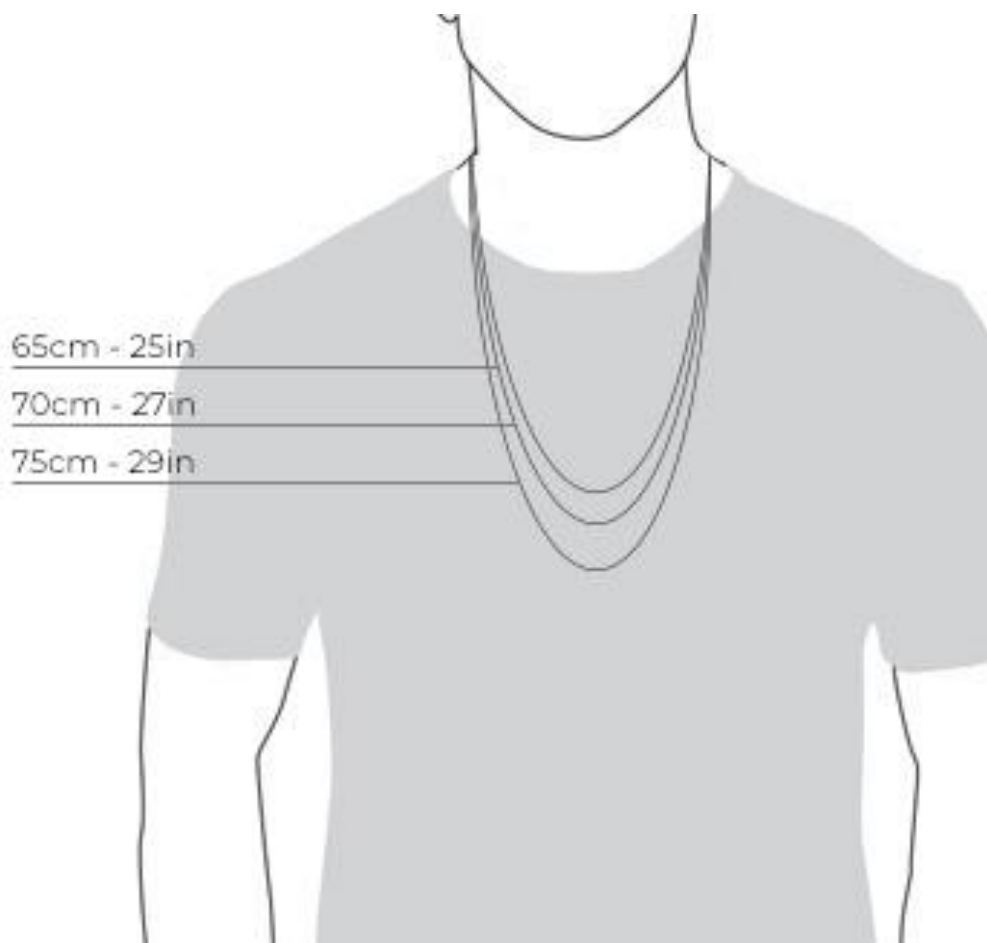

KAMEART

SIZE GUIDE

MEN BRACELET			
SIZE	S	M	L
CM	17	20	21
INCHES	6,5	8	8,5

LARGE
21cm | 8,5in

MEDIUM
20cm | 8in

SMALL
17cm | 6,5in

ON REQUEST

LARGE

MEDIUM

SMALL

MEN'S BRACELET SIZER
1. PRINT | 2. CUT | 3. CHECK

KAMEART

SIZE GUIDE

WOMEN BRACELET			
SIZE	S	M	L
CM	14	16	17
INCHES	5,5	6,3	6,7

FOR
TALLER SIZE
PLEASE
CHECK
MEN
BRACELET
SIZE GUIDE

LARGE
17cm | 6,7in

MEDIUM
16cm 6,3in

SMALL
14cm | 5,5in

LARGE

MEDIUM

SMALL

WOMEN BRACELET SIZER
1. PRINT | 2. CUT | 3. CHECK

KAMEART

NECKLACE			
SIZE	S	M	L
CM	65	70	75
INCHES	25	27	29

KAMEART

TALLIT			
SIZE	S - 55	M - 60	L - 70
CM	130	140	150
INCHES	47	51	59
HEIGHT	140 - 160 cm	160 - 175 cm	175 - 195 cm

For every question, please feel free to contact us: info@kameart.com

Please note that this size chart is for reference only. If you are between two sizes, we suggest you opt for the larger size.